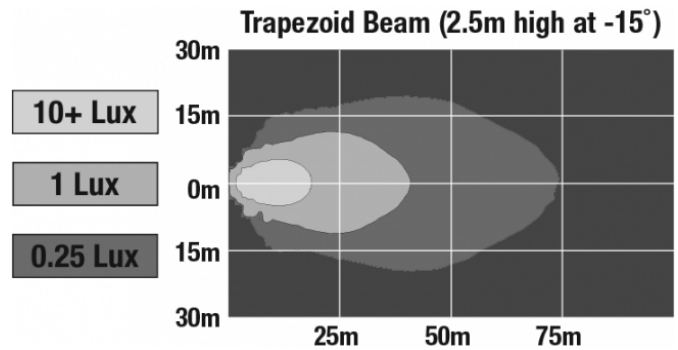

PHOTOMETRIC SPECIFICATIONS

Raw Lumen Output	1,050
Effective Lumen Output	770
Nominal LED Color Temperature	5000 K
Beam Pattern(s)	Forward Lighting - Spot

APPLICATIONS

PRODUCT WARNINGS

For California residents: